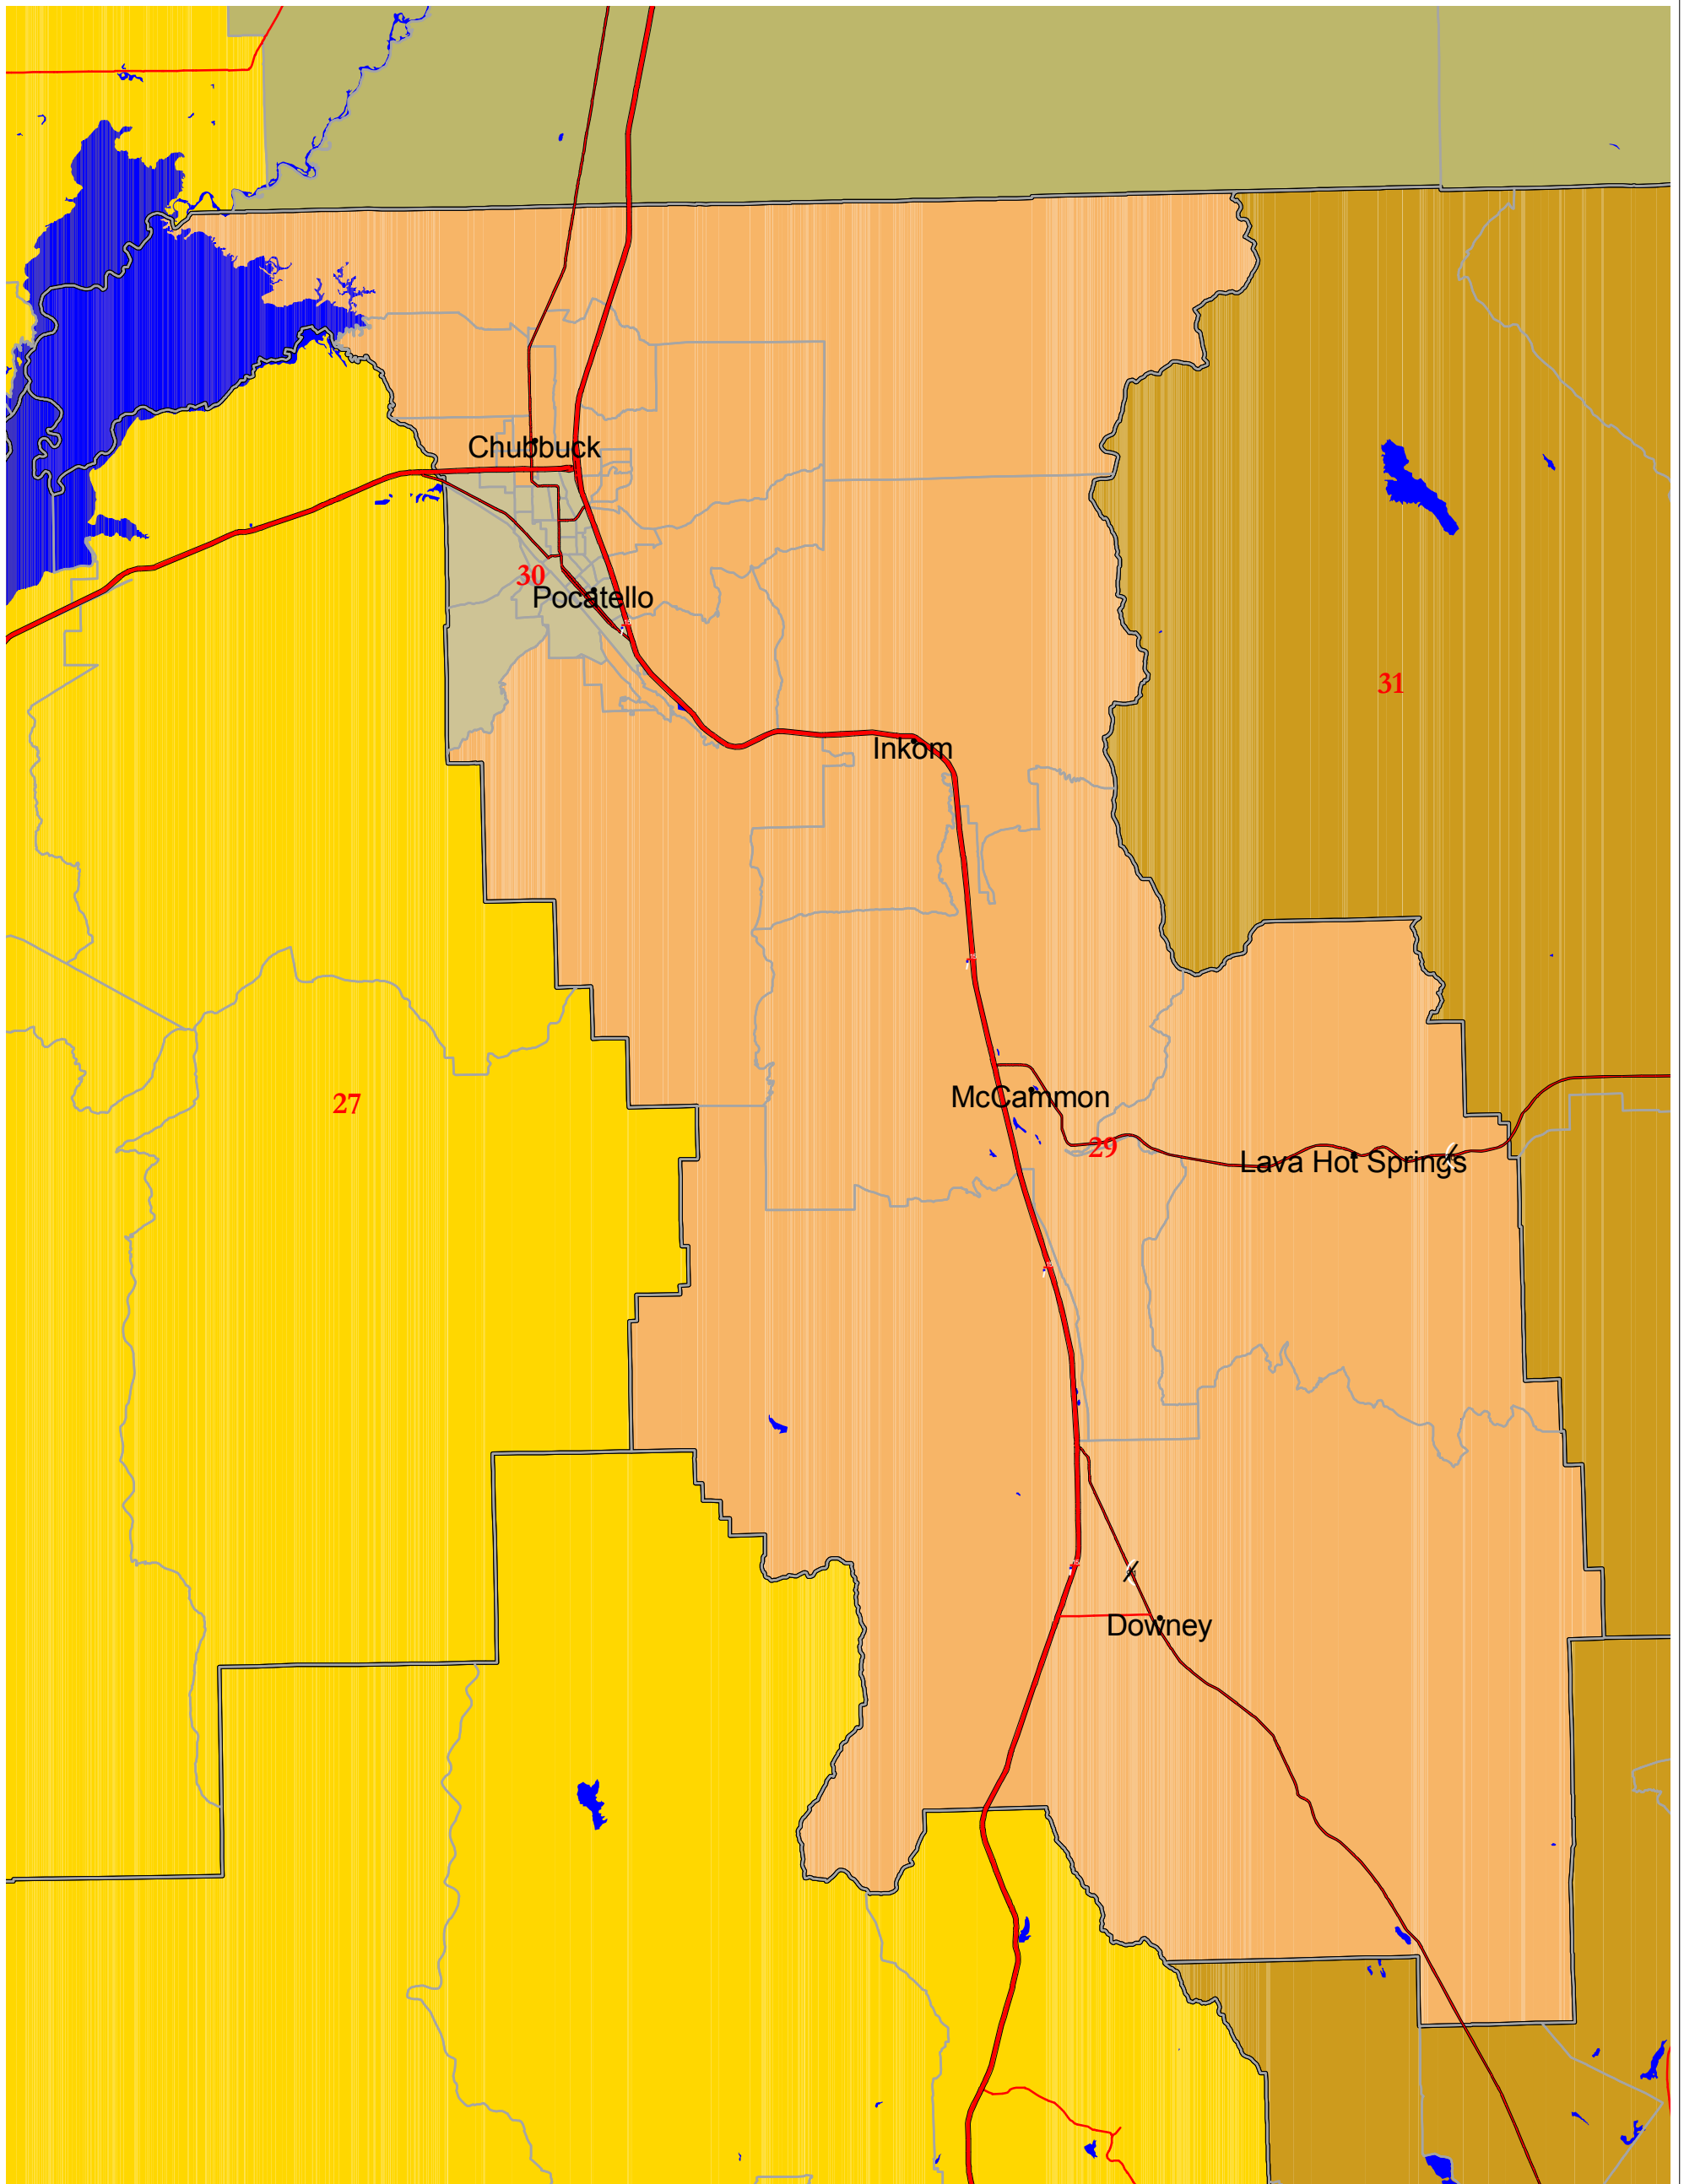

L97
Final Legislative District Plan
Adopted March 9th, 2002
District 29

Legend

Redistricting Layers

- County Boundary
- VTD Boundary

2 0 2 4 Miles